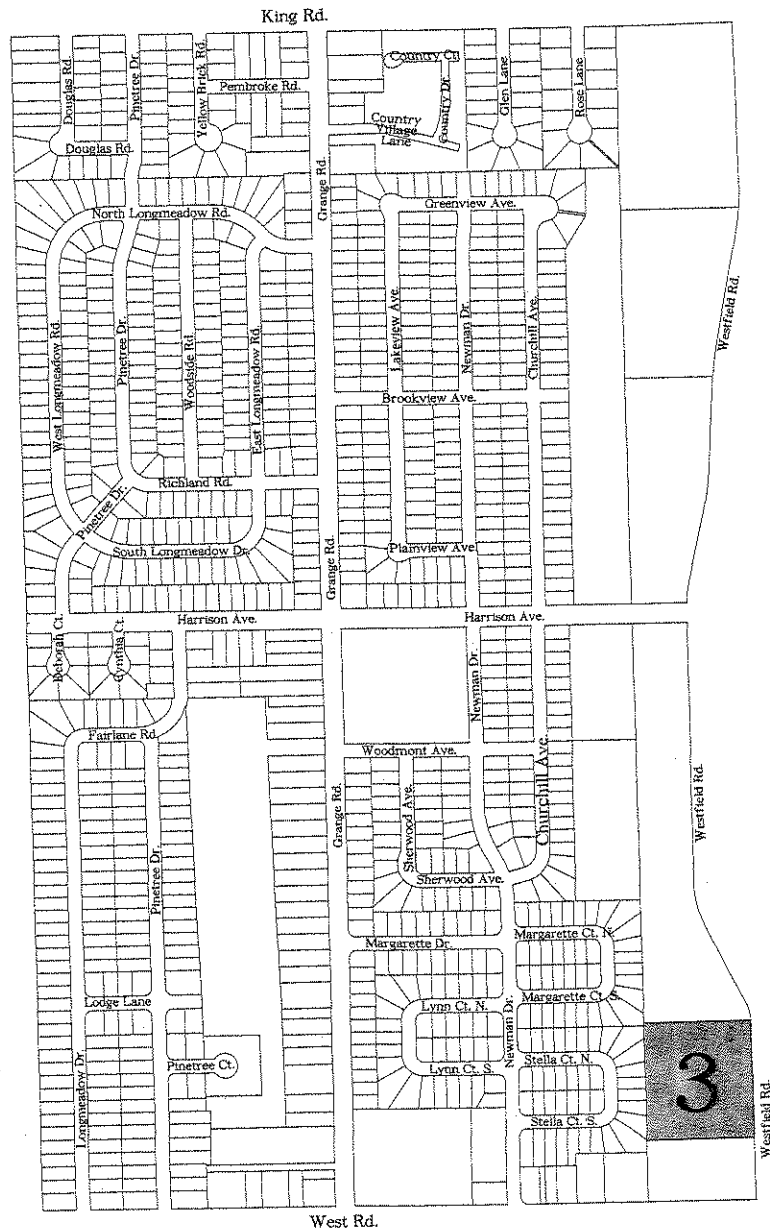

CITY OF TRENTON - PRECINCT #3

WESTFIELD CENTER, 2700 WESTFIELD

Polls are open at 7:00 AM to 8:00 PM